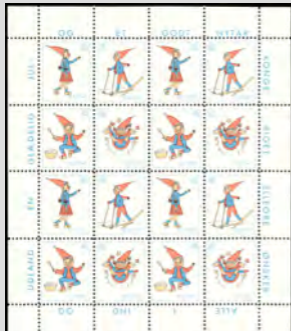

1965 Elleore Christmas gnomes, perf. 10

1

2

3

4

s1.p (part) with perforation error

s1.p

s1.i Specimen

s2.p

- 1 Red/blue/light orange/black
- 2 Red/blue/light orange/black
- 3 Red/blue/light orange/black
- 4 Rred/blue/light orange/black
- 1.Da Light orange colour missing
- 2.Da Light orange colour missing
- 3.Da Light orange colour missing
- 4.Da Light orange colour missing
- s1.p Sheet of 16 (2000)
- s1.p.Ba Sheet of 16 with horizontal perf. missing
- s1.i Sheet of 16 (200)
- s1.i.S Sheet of 16 with o/p 'Specimen'
- s2.p 2 x s1.p with white centrepiece (ca. 50)