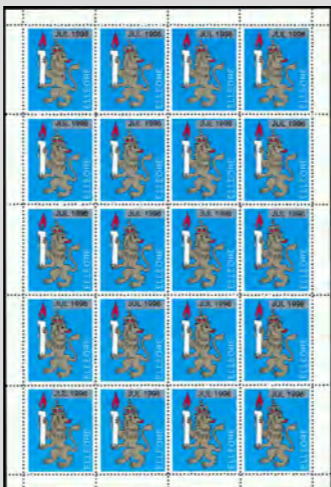

**1996 Royal lion with candle/black & silver o/p
'JUL 1996' on 1983 issue, perf. 10.75**

1

s1.p

- 1 Blue/gold/red/black
- s1.p Sheet of 20
- s1.i Sheet of 20

Design: Bent Worm