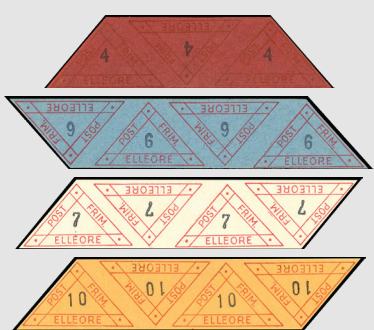

1947 11<sup>th</sup> April: Definitives, triangular type

1

2

3

4

2.Aa

3.Da

4.Da

2 specimen

1	4	∅	Red frame, black den. on carmine	(36)
2	6	∅	Red frame, black den. on dark blue	(42)
3	7	∅	Red frame, black den. on white	(80)
4	10	∅	Red frame, black den. on orange-yel.	(102)
2.Aa	6	∅	Red frame, black den. on orange-yel.	(6)
3.Da	7	∅	Dot missing in bottom right corner	
4.Da	10	∅	Inscription 'PO T' instead of 'POST'	
<b>Set</b>	<b>1-4B [I-1 - I-4]</b>			<b>(4 values)</b>
Nos. 1 and 2 exist with, o/p 'SPECIMEN'				

Printed with rubber stamps on gummed coloured strips of paper with six stamps each.

Other printing varieties of no. 3 and no. 4 are known to exist.