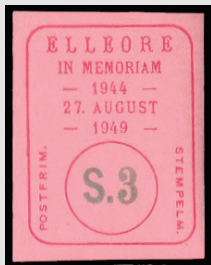

1949 27th August: 5th Anniversary of Elleore, jubilee type 2

91

92

92 specimen

91 5 sk Blue on light blue
92 3 S Red/blue on red-violet

Set 91 - 92B [I-85 - I-86]

(2 values)

No. 92 with o/p 'SPECIMEN'