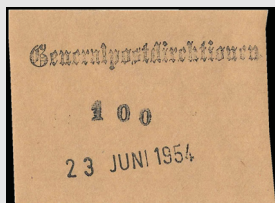

1954 23rd June: Replacement value, type D

158

158.Da

158.Db

158.Dc

158	100	H	Black on yellow-brown
158.Da	100	H	Date inverted
158.Db	100	H	Denomination inverted
158.Dc	100	H	Date & denom. interchanged
158.Dd	100	H	Date inverted below denomination
158.De	100	H	Date, inscription & denom. inverted
158.Df	110	H	Top inscription inverted, denom. '110 H'
158.Dg	100	H	Inscription: '33. juni'
158.Dh	100	H	Inscription 'Statsregistraturen' & date
158.Di	100	H	Inscr. 'Statsregistraturen' & date, den. inv.
Set			158B [23] (1 value)