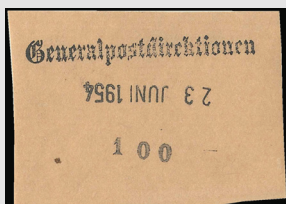

1954 23rd June: Replacement value, type D

158

158.Da

158.Db

158.Dc

158	100	H	Black on yellow-brown
158.Da	100	H	Date inverted
158.Db	100	H	Denomination inverted
158.Dc	100	H	Date & denom. interchanged
158.Dd	100	H	Date inverted below denomination
158.De	100	H	Date, inscription & denom. inverted
158.Df	110	H	Top inscription inverted, denom. '110 H'
158.Dg	100	H	Inscription: '33. juni'
158.Dh	100	H	Inscription 'Statsregistraturen' & date
158.Di	100	H	Inscr. 'Statsregistraturen' & date, den. inv.
Set			158B [23] (1 value)