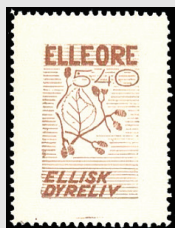

1959 22<sup>nd</sup> June: Elleorian fauna,  
type DD, perf. 10.75

249

250

251

249.Ea

249.Eb

249.Ec

250.Ea

250.Ec

251.Ec

251.Ea

249	450	H	Green/black
250	540	H	Light brown/grey
251	550	H	Dark violet/dark-brown
249.Ea	450	H	Black imprint missing
249.Eb	450	H	Black double imprint
249.Ec	450	H	Black imprint only
250.Ea	540	H	Black imprint missing
250.Ec	540	H	Black imprint only
251.Ea	550	H	Black imprint missing
251.Ec	550	H	Black imprint only