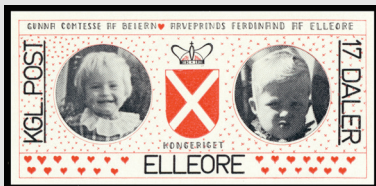

1967 14<sup>th</sup> October: Wedding of Hereditary Prince,  
type AAI, AAm

478

479

479.Da

478	1/4	D	Bright red/black	AAI
479	17	D	Bright red/black	AAm
479.Da	17	D	Lowest hor. bar of last 'E' damaged	
<b>Set</b>	<b>478-479B</b>	<b>[309 – 310]</b>		<b>(2 values)</b>
M/S of 4 w. 2 stamps each				
FDC of set				