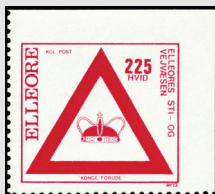

1974 17th January: Tourism,
type CCI – CCI, perf. 11

645

646

647

648

645	120	H	Red	CCi
646	225	H	Red	CCj
647	330	H	Red	CCk
648	500	H	Red	CCI

Set 645-648A [472 – 475] (4 values)

Set 645-648B [472 – 475] (4 values)