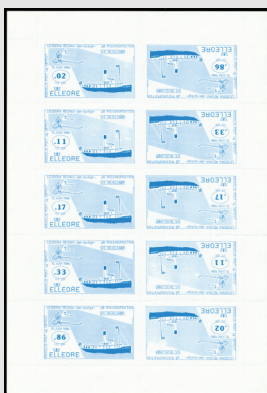

**1986 16<sup>th</sup> June: Leodora Regina visits Kingdom for the first time as Queen, type EEx, C = rouletted**

787

788

789

790

791

787	0.02	L	Pale blue
788	0.11	L	Pale blue
789	0.17	L	Pale blue
790	0.33	L	Pale blue
791	0.86	L	Pale blue

**Set 787-791C [601 – 605]**

**(5 values)**

Sheet of 10: 2 stamps each