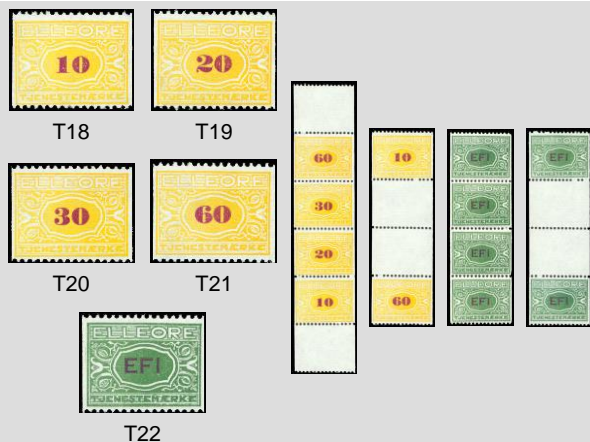

1965 29th March: Official Stamps, perf. 13 h;
no. T22 for use by the Elleore Philatelic
Interest Group (EFI)

T18	10	H	Dark red/sunflower yellow
T19	20	H	Dark red/sunflower yellow
T20	30	H	Dark red/sunflower yellow
T21	60	H	Dark red/sunflower yellow
T22			Dark red/black/dark green

Set

T18-T22A

(5 values)

Strip of 4: T18-T21

Gutter pair of T18 & T21

Strip of 4 of T22

Gutter pair of T22

T22 proof black, o/p 'SPECIMEN'